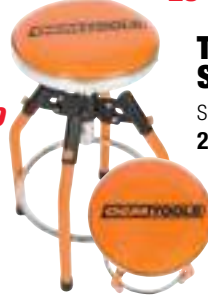

Adjustable Hydraulic Stool That Raises from 28" to 32.5"

Two Swivel Shop Stools

SKU 749837
24912TWO **99⁹⁹**