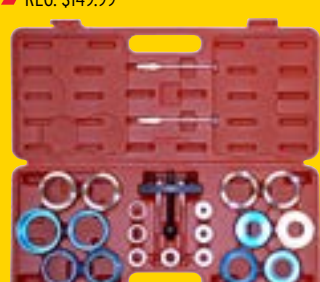

Crankshaft and Camshaft Seal Kit

SKU 512952 27222 **129.99** REG. $149.99

- Install and Remove Oil Seals Between 27 mm and 58 mm in Diameter